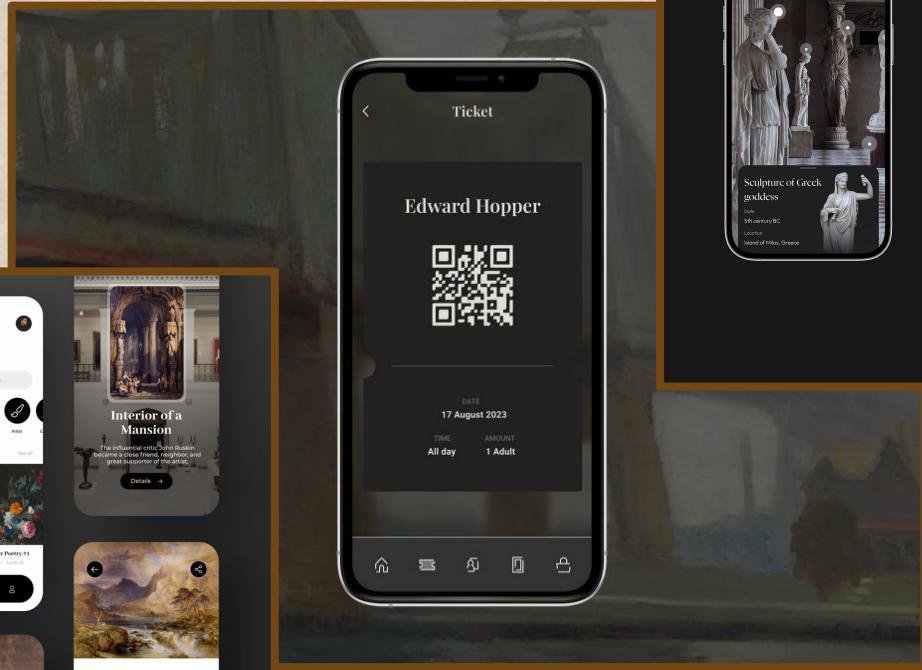

A decorative border with ornate floral and scrollwork patterns in a light brown color, framing the central text. The border consists of a double-line frame with decorative corner and mid-side elements.

# Aesthetic

---

Determining interface aesthetics

---

# Color Palette & Typography

*Beth Ellen*

*ABCDEFGHIJKLMN OPQRSTU  
VWXYZ*

*abcdefghijklmnopqrstuvwxyz*

Questrial

ABCDEFGHIJKLMN OPQRSTUVWXYZ  
abcdefghijklmnopqrstuvwxyz

# Mood Boards