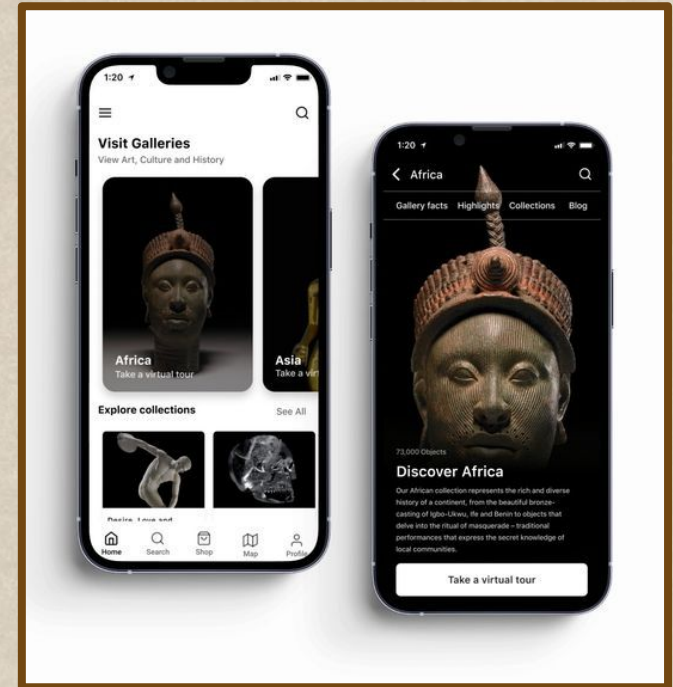

Mood Boards