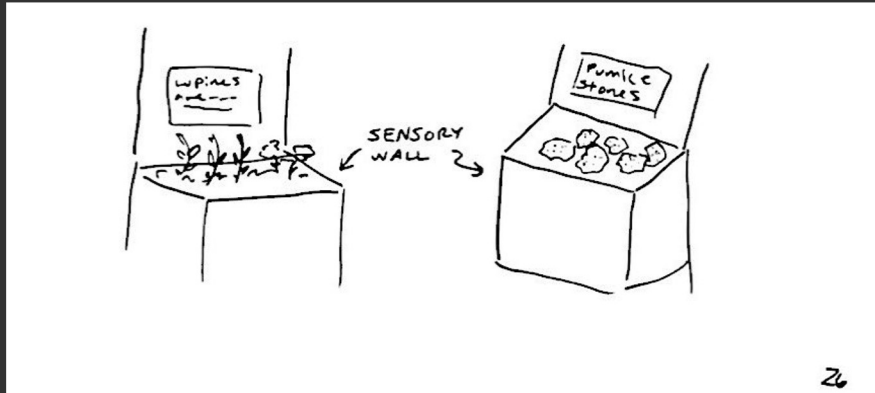

Overview

Exhibition:

Volcano Viewpoint

Exhibition:

Volcano Viewpoint

Exhibition:

Lighting

- Mixture of ambient and natural lighting
- Medium light environment

Cinema:

- Informational video with:
 - footage of river
 - hydroelectric plants/green energy
 - history of the valley, and footage of Hekla eruptions over the years

Restaurant

Lava Lounge

Restaurant:

Lava Lounge