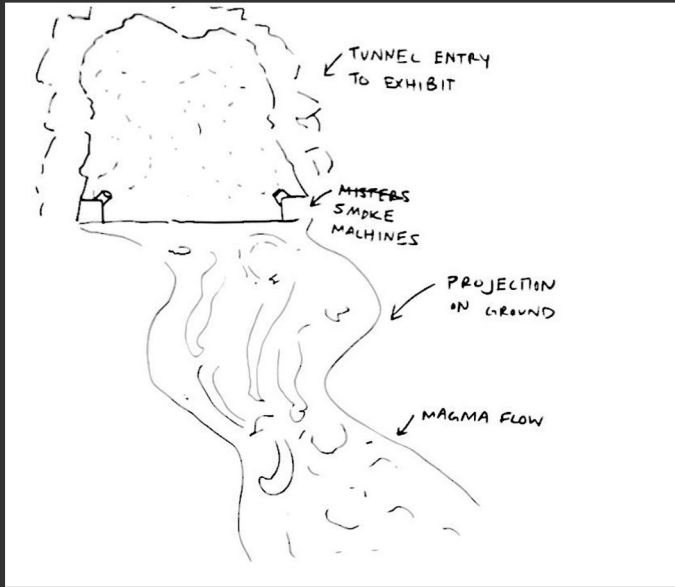

**Þjórsárdalur
Visitor
Center**

Exhibition:

Volcano Viewpoint

Entrance

- Guides guests from reception
- Magma flow projection on floor
- Entrance with smoke from smoke machines

Exhibition:

Volcano Viewpoint

Overview

Exhibition:

Volcano Viewpoint

Exhibition:

Volcano Viewpoint

Exhibition:

Lighting

- Mixture of ambient and natural lighting
- Medium light environment

Cinema:

- Informational video with:
 - footage of river
 - hydroelectric plants/green energy
 - history of the valley, and footage of Hekla eruptions over the years

Restaurant

Lava Lounge

Restaurant:

Lava Lounge