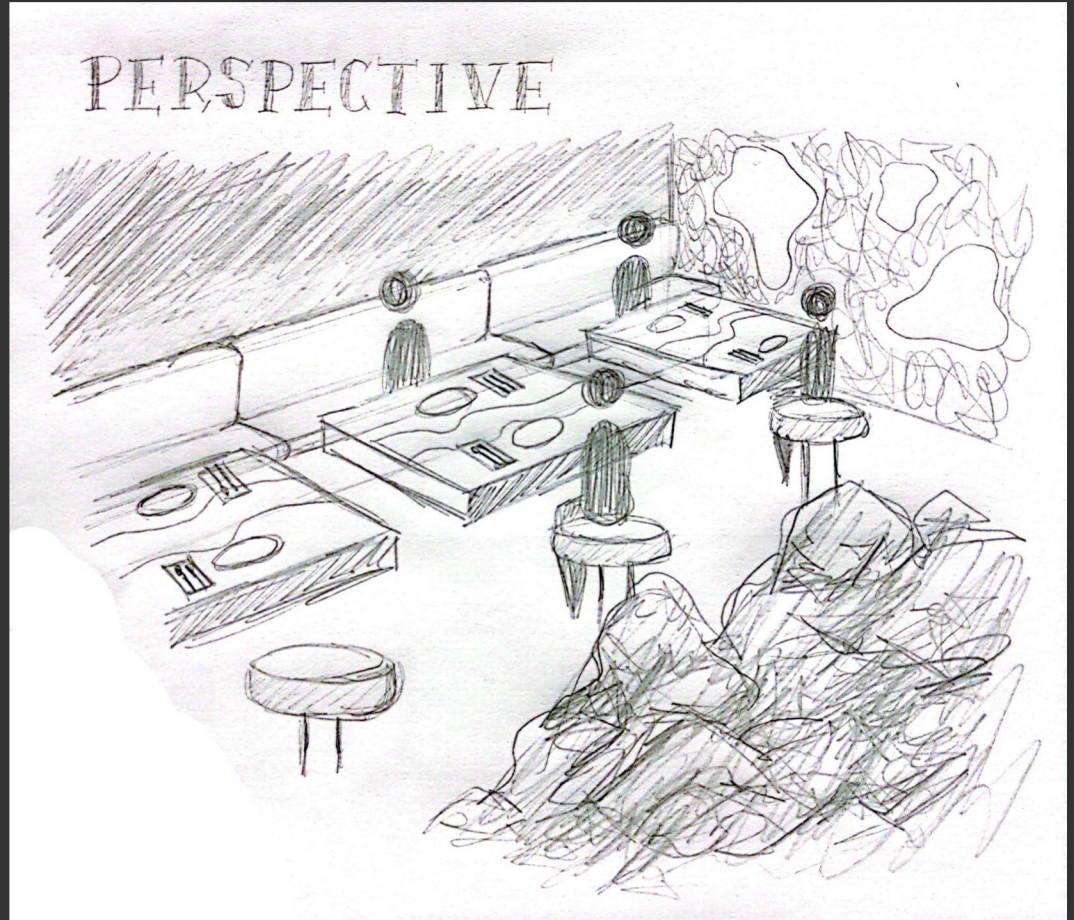

Overview

Exhibition:

Volcano Viewpoint

Exhibition:

Volcano Viewpoint

Exhibition:

Lighting

- Mixture of ambient and natural lighting
- Medium light environment

Cinema:

- Informational video with:
 - footage of river
 - hydroelectric plants/green energy
 - history of the valley, and footage of Hekla eruptions over the years

Restaurant

Lava Lounge

Restaurant:

Lava Lounge

Restaurant:

Lava Lounge