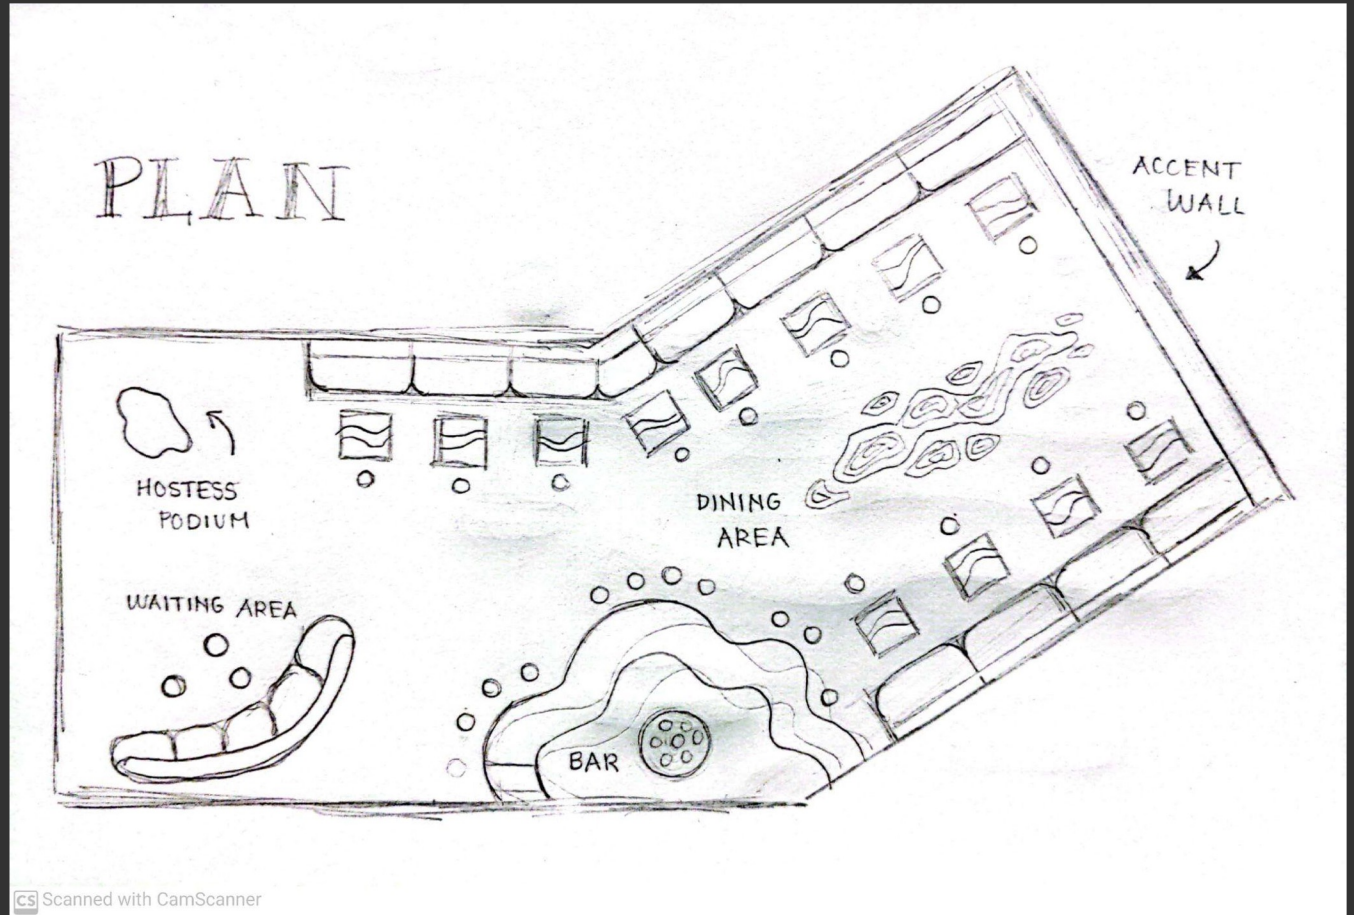

Overview

Exhibition:

Volcano Viewpoint

Exhibition:

Volcano Viewpoint

Exhibition:

Lighting

- Mixture of ambient and natural lighting
- Medium light environment

Cinema:

- Informational video with:
 - footage of river
 - hydroelectric plants/green energy
 - history of the valley, and footage of Hekla eruptions over the years

Restaurant

Lava Lounge

Restaurant:

Lava Lounge

Restaurant:

Lava Lounge