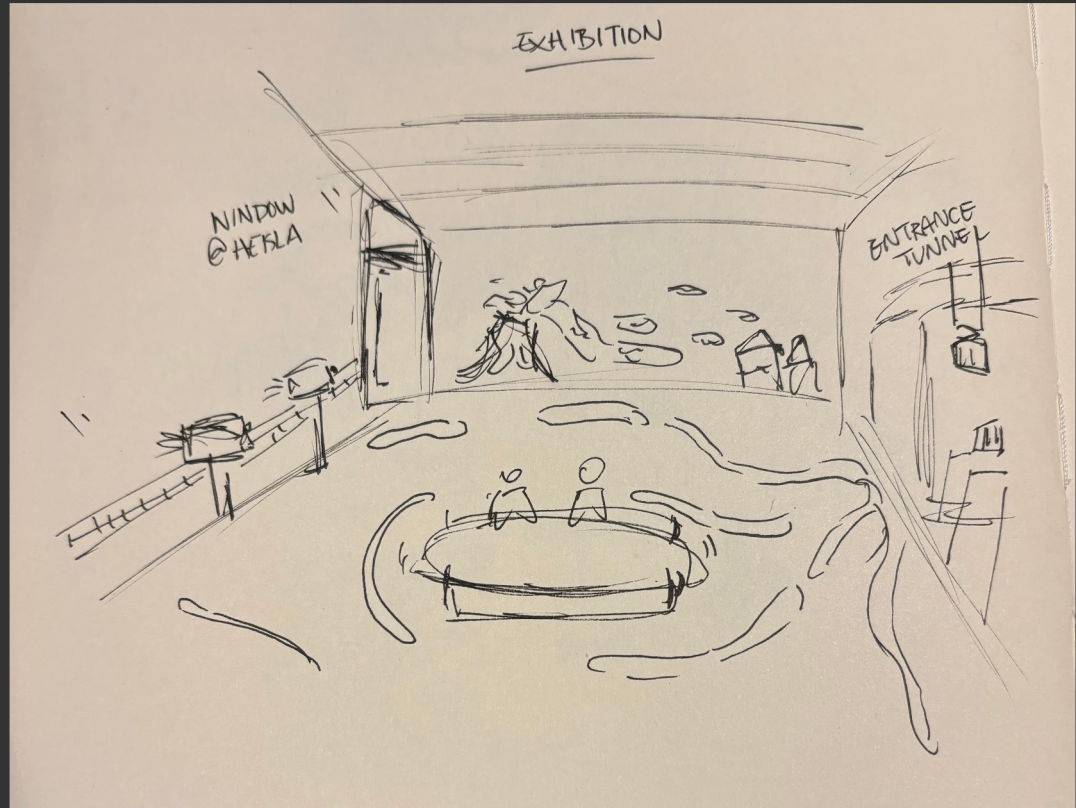

**Þjórsárdalur
Visitor
Center**

Exhibition:

Volcano Viewpoint

Entrance

- Guides guests from reception
- Magma flow projection on floor
- Entrance with smoke from smoke machines

Exhibition:

Volcano Viewpoint

Overview

Exhibition:

Volcano Viewpoint

Exhibition:

Volcano Viewpoint

Exhibition:

Lighting

- Mixture of ambient and natural lighting
- Medium light environment

Cinema:

- Informational video with:
 - footage of river
 - hydroelectric plants/green energy
 - history of the valley, and footage of Hekla eruptions over the years

Restaurant

Lava Lounge

Restaurant:

Lava Lounge

Restaurant:

Lava Lounge