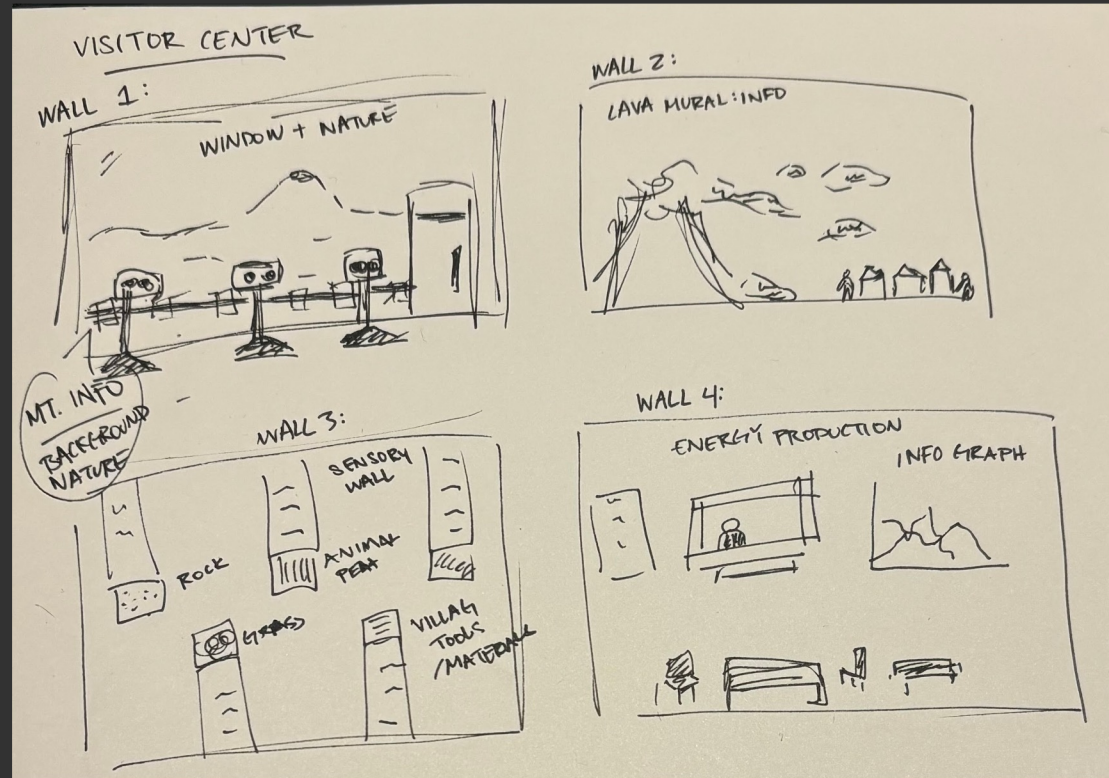

**Þjórsárdalur
Visitor
Center**

Exhibition:

Volcano Viewpoint

Entrance

- Guides guests from reception
- Magma flow projection on floor
- Entrance with smoke from smoke machines

Exhibition:

Volcano Viewpoint

Overview

Exhibition:

Volcano Viewpoint

Exhibition:

Volcano Viewpoint

Exhibition:

Lighting

- Mixture of ambient and natural lighting
- Medium light environment

Cinema:

- Informational video with:
 - footage of river
 - hydroelectric plants/green energy
 - history of the valley, and footage of Hekla eruptions over the years

Restaurant

Lava Lounge

Restaurant:

Lava Lounge

Restaurant:

Lava Lounge