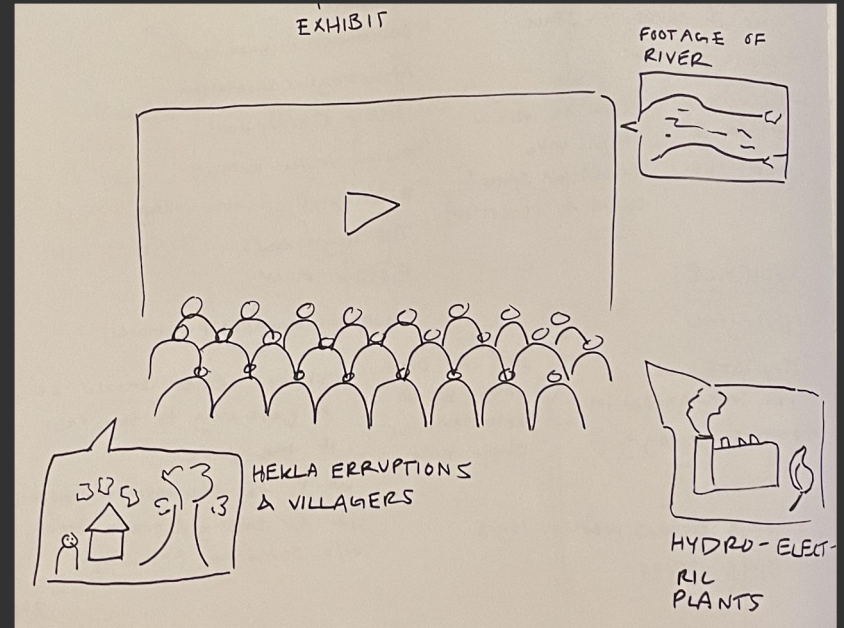

**Þjórsárdalur
Visitor
Center**

Exhibition:

Volcano Viewpoint

Entrance

- Guides guests from reception
- Magma flow projection on floor
- Entrance with smoke from smoke machines

Exhibition:

Volcano Viewpoint

Overview

Exhibition:

Volcano Viewpoint

Exhibition:

Volcano Viewpoint

Exhibition:

Lighting

- Mixture of ambient and natural lighting
- Medium light environment

Cinema:

- Informational video with:
 - footage of river
 - hydroelectric plants/green energy
 - history of the valley, and footage of Hekla eruptions over the years

Restaurant

Lava Lounge

Restaurant:

Lava Lounge