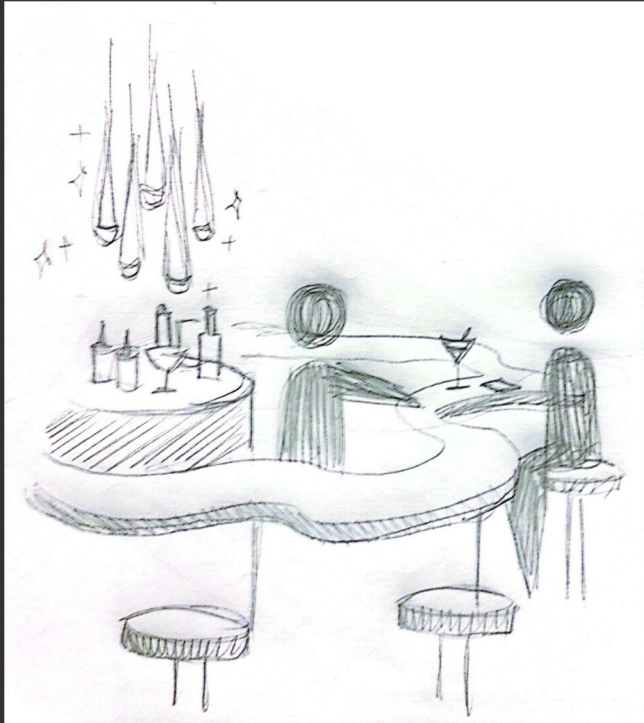

**Þjórsárdalur
Visitor
Center**

Exhibition:

Volcano Viewpoint

Entrance

- Guides guests from reception
- Magma flow projection on floor
- Entrance with smoke from smoke machines

Exhibition:

Volcano Viewpoint

Overview

Exhibition:

Volcano Viewpoint

Exhibition:

Volcano Viewpoint

Exhibition:

Lighting

- Mixture of ambient and natural lighting
- Medium light environment

Cinema:

- Informational video with:
 - footage of river
 - hydroelectric plants/green energy
 - history of the valley, and footage of Hekla eruptions over the years

Restaurant

Lava Lounge

Restaurant:

Lava Lounge

Restaurant:

Lava Lounge