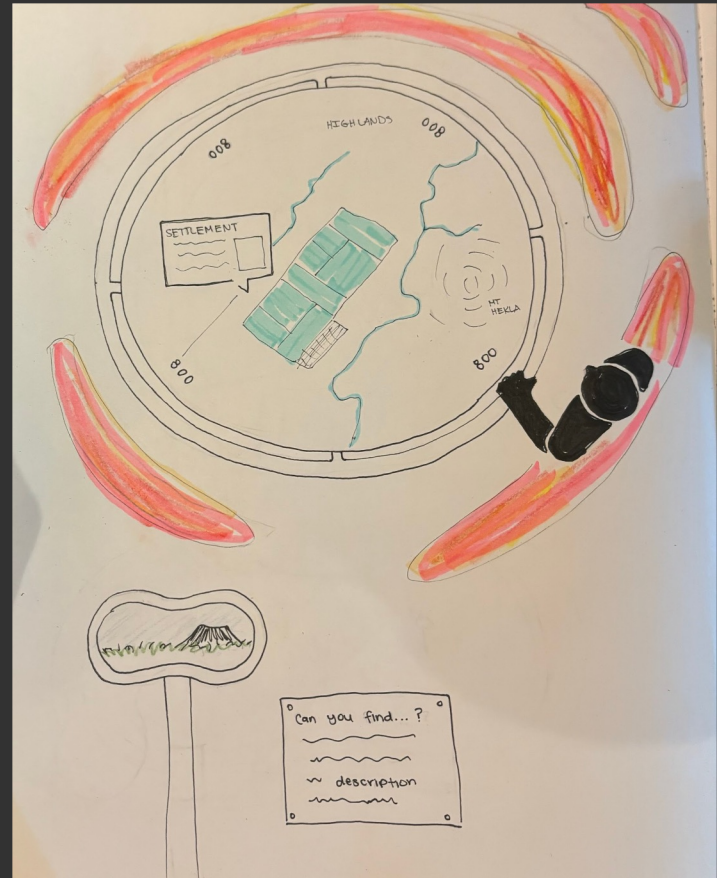

**Þjórsárdalur
Visitor
Center**

Exhibition:

Volcano Viewpoint

Entrance

- Guides guests from reception
- Magma flow projection on floor
- Entrance with smoke from smoke machines

Exhibition:

Volcano Viewpoint

Overview

Exhibition:

Volcano Viewpoint

Exhibition:

Volcano Viewpoint

Exhibition:

Lighting

- Mixture of ambient and natural lighting
- Medium light environment

Cinema:

- Informational video with:
 - footage of river
 - hydroelectric plants/green energy
 - history of the valley, and footage of Hekla eruptions over the years

Restaurant

Lava Lounge

Restaurant:

Lava Lounge