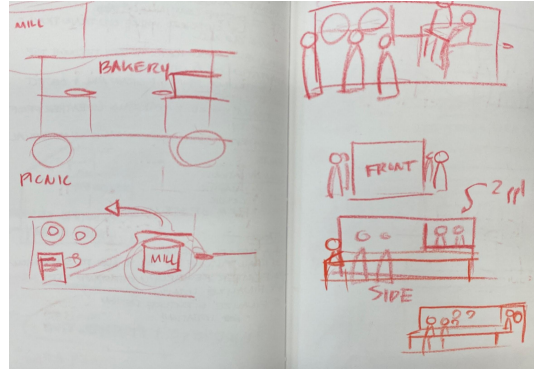

PROJECT S-
AUDIENCE — ALL AGES
SITE — OUTSIDE CSM; IN COURTYARD
↳ CLOSE TO WHERE OLD TRAIN TRACKS AND/OR OLD MILL

OBJECTIVE — COMMUNICATE HISTORY THROUGH THE ADAPTATION OF A CHILDREN'S TOY.
↳ TELLING STORY OF GRAIN MILL + OBJECT WE'VE CHOSEN.

CONSTRAINTS: SIZE + MATERIALS (WEATHER PROOF) + SECURITY

ATMOSPHERE: LIGHT, MODERN TAKE ON HISTORICAL FACTS

COMMUNICATION:

- GRAPHIC
- COLOR
- FORM OF STRUCTURE

TASKS —

1. AUDIENCE PROFILE **LILY**
2. DRAW PICTURE OF TOY TO ADD TO SLIDESHOW
3. FURTHER RESEARCH/UNDERSTAND SITE **CARMEN**
4. FINALIZE LOCATION
5. FINALIZE STRUCTURE DESIGN
  - RE IDEATION!

SECONDARY
PROVIDE SEATING
LEARN HISTORY — CD

BIRDSEYE + PERSPECTIVE
SHADY AREA?

176