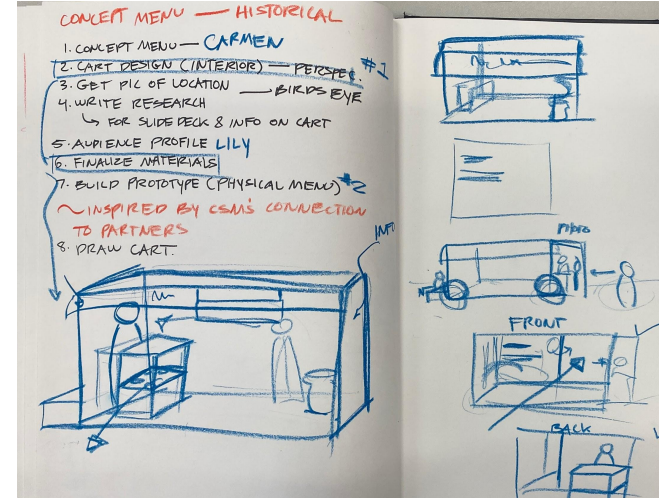

PROJECT S-
AUDIENCE — ALL AGES
SITE — OUTSIDE CSM; IN COURTYARD
↳ CLOSE TO WHERE OLD TRAIN TRACKS AND/OR OLD MILL

OBJECTIVE — COMMUNICATE HISTORY THROUGH THE ADAPTATION OF A CHILDREN'S TOY.
↳ TELLING STORY OF GRAIN MILL + OBJECT WE'VE CHOSEN.

CONSTRAINTS: SIZE + MATERIALS (WEATHER PROOF) + SECURITY

ATMOSPHERE: LIGHT, MODERN TAKE ON HISTORICAL FACTS

COMMUNICATION:

- GRAPHIC
- COLOR
- FORM OF STRUCTURE

TASKS —

1. AUDIENCE PROFILE **LILY**
2. DRAW PICTURE OF TOY TO ADD TO SLIDESHOW
3. FURTHER RESEARCH/UNDERSTAND SITE **CARMEN**
4. FINALIZE LOCATION
5. FINALIZE STRUCTURE DESIGN
  - RE IDEATION!

SECONDARY
PROVIDE SEATING
LEARN HISTORY — CD

BIRDSEYE + PERSPECTIVE
SHADY AREA?

176