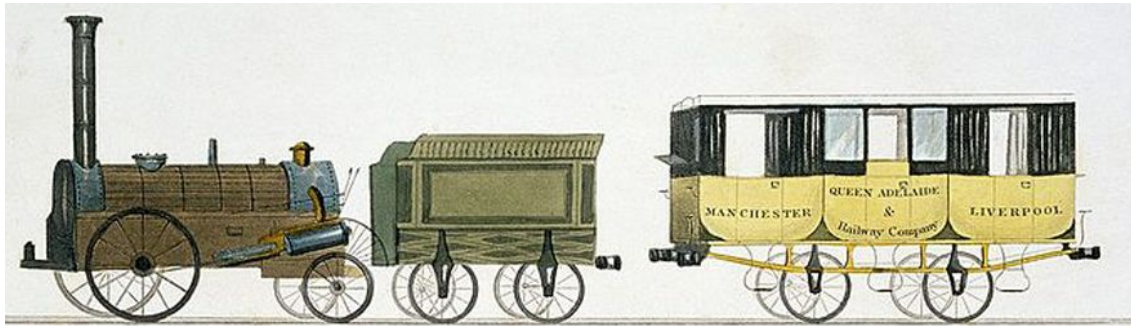

- Drinks -

Locomotive Latte
Carriage Cappuccino
Espresso Express
Railroad Ristretto
Conductor's Coldbrew
Metro Mocha
Steamtrain Chai
Coal Props Mocha

- Tea -

Earl Gray Express
Freight Fruit Tea
Black Tea
Conductor Chamomile
English Breakfast

Logo for Bakery Portion

English Coach and Steam Locomotive (1830)

Call to action

We aim to create an interactive experience that highlights the history of the area.

We strive to emphasize the industrial history