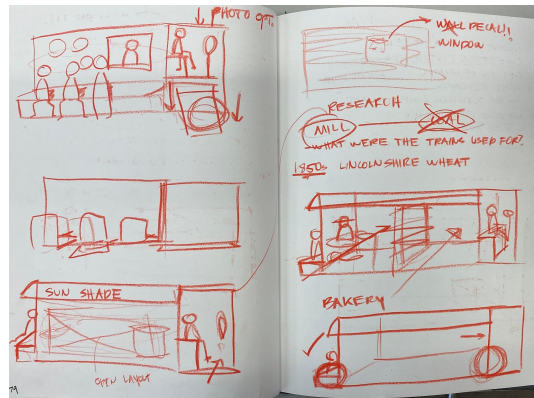

PROJECT S-
AUDIENCE — ALL AGES
SITE — OUTSIDE CSM; IN COURTYARD
↳ CLOSE TO WHERE OLD TRAIN TRACKS AND/OR OLD MILL

OBJECTIVE — COMMUNICATE HISTORY THROUGH THE ADAPTATION OF A CHILDREN'S TOY.
↳ TELLING STORY OF GRAIN MILL + OBJECT WE'VE CHOSEN.

CONSTRAINTS: SIZE + MATERIALS (WEATHER PROOF) + SECURITY

ATMOSPHERE: LIGHT, MODERN TAKE ON HISTORICAL FACTS

COMMUNICATION:

- GRAPHIC
- COLOR
- FORM OF STRUCTURE

TASKS —

1. AUDIENCE PROFILE **LILY**
2. DRAW PICTURE OF TOY TO ADD TO SLIDESHOW
3. FURTHER RESEARCH/UNDERSTAND SITE **CARMEN**
4. FINALIZE LOCATION
5. FINALIZE STRUCTURE DESIGN
  - RE IDEATION!

SECONDARY
PROVIDE SEATING
LEARN HISTORY — CD

BIRDSEYE + PERSPECTIVE
SHADY AREA?

176