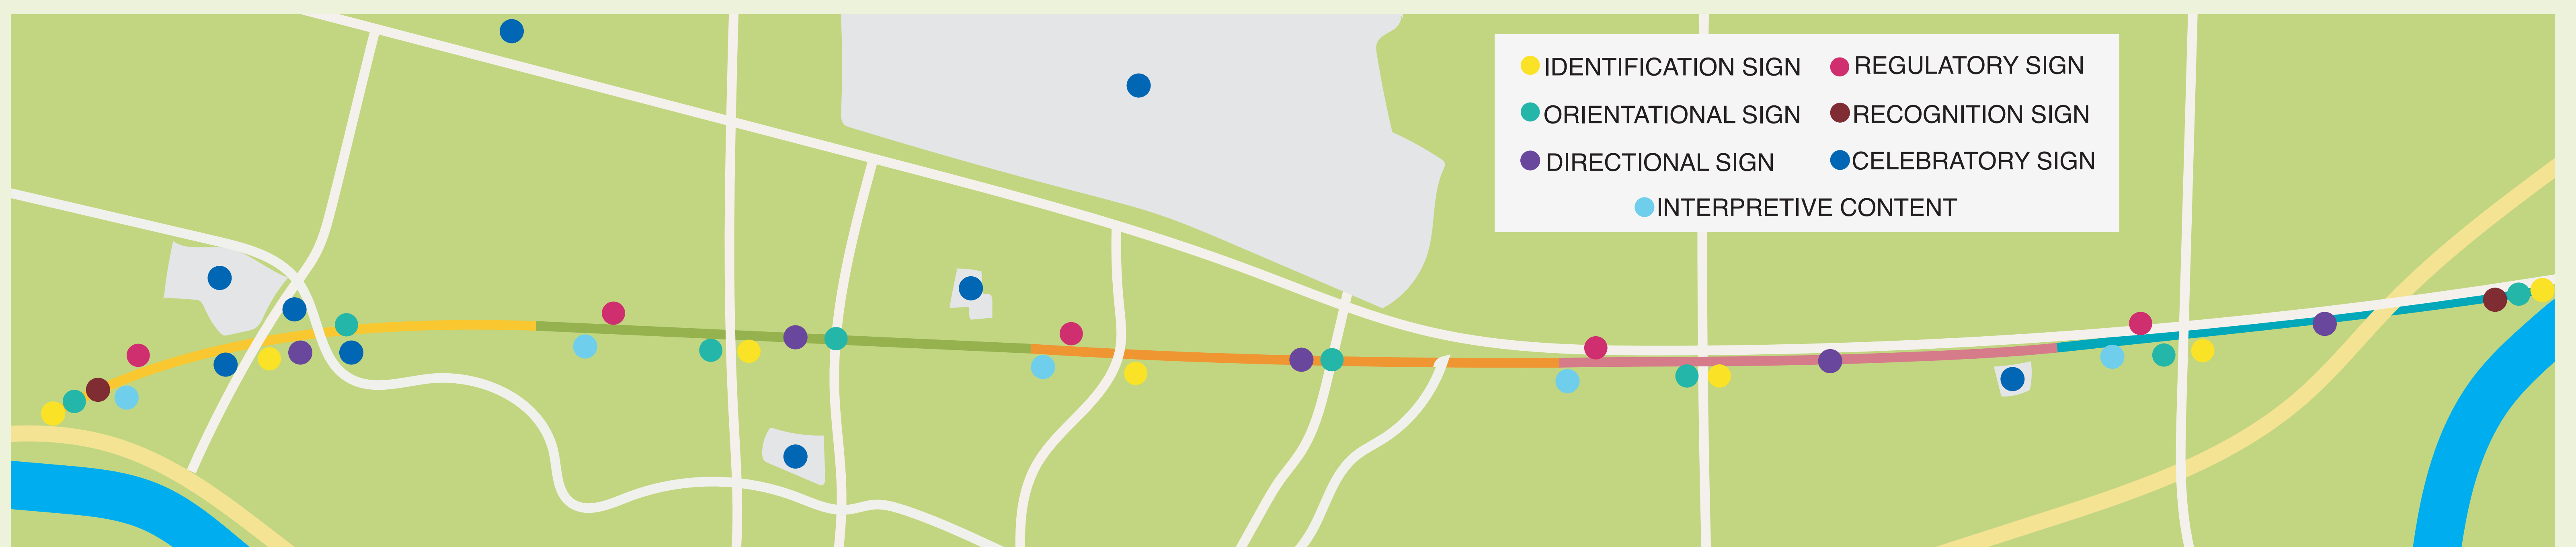

## Site Evaluation

The Del Rio Trail is a trail that follows an old rail-road running through Sacramento. There are a lot of parks and places to go site seeing in the area as well. Unfortunately, the trail also has a dumping problem.

## Lookbook

The top left image was one of the main points of inspiration for the animal sculptures. The top right image helped shape the message of the regulatory signage.

## Sign Details

## Sign Location Plan