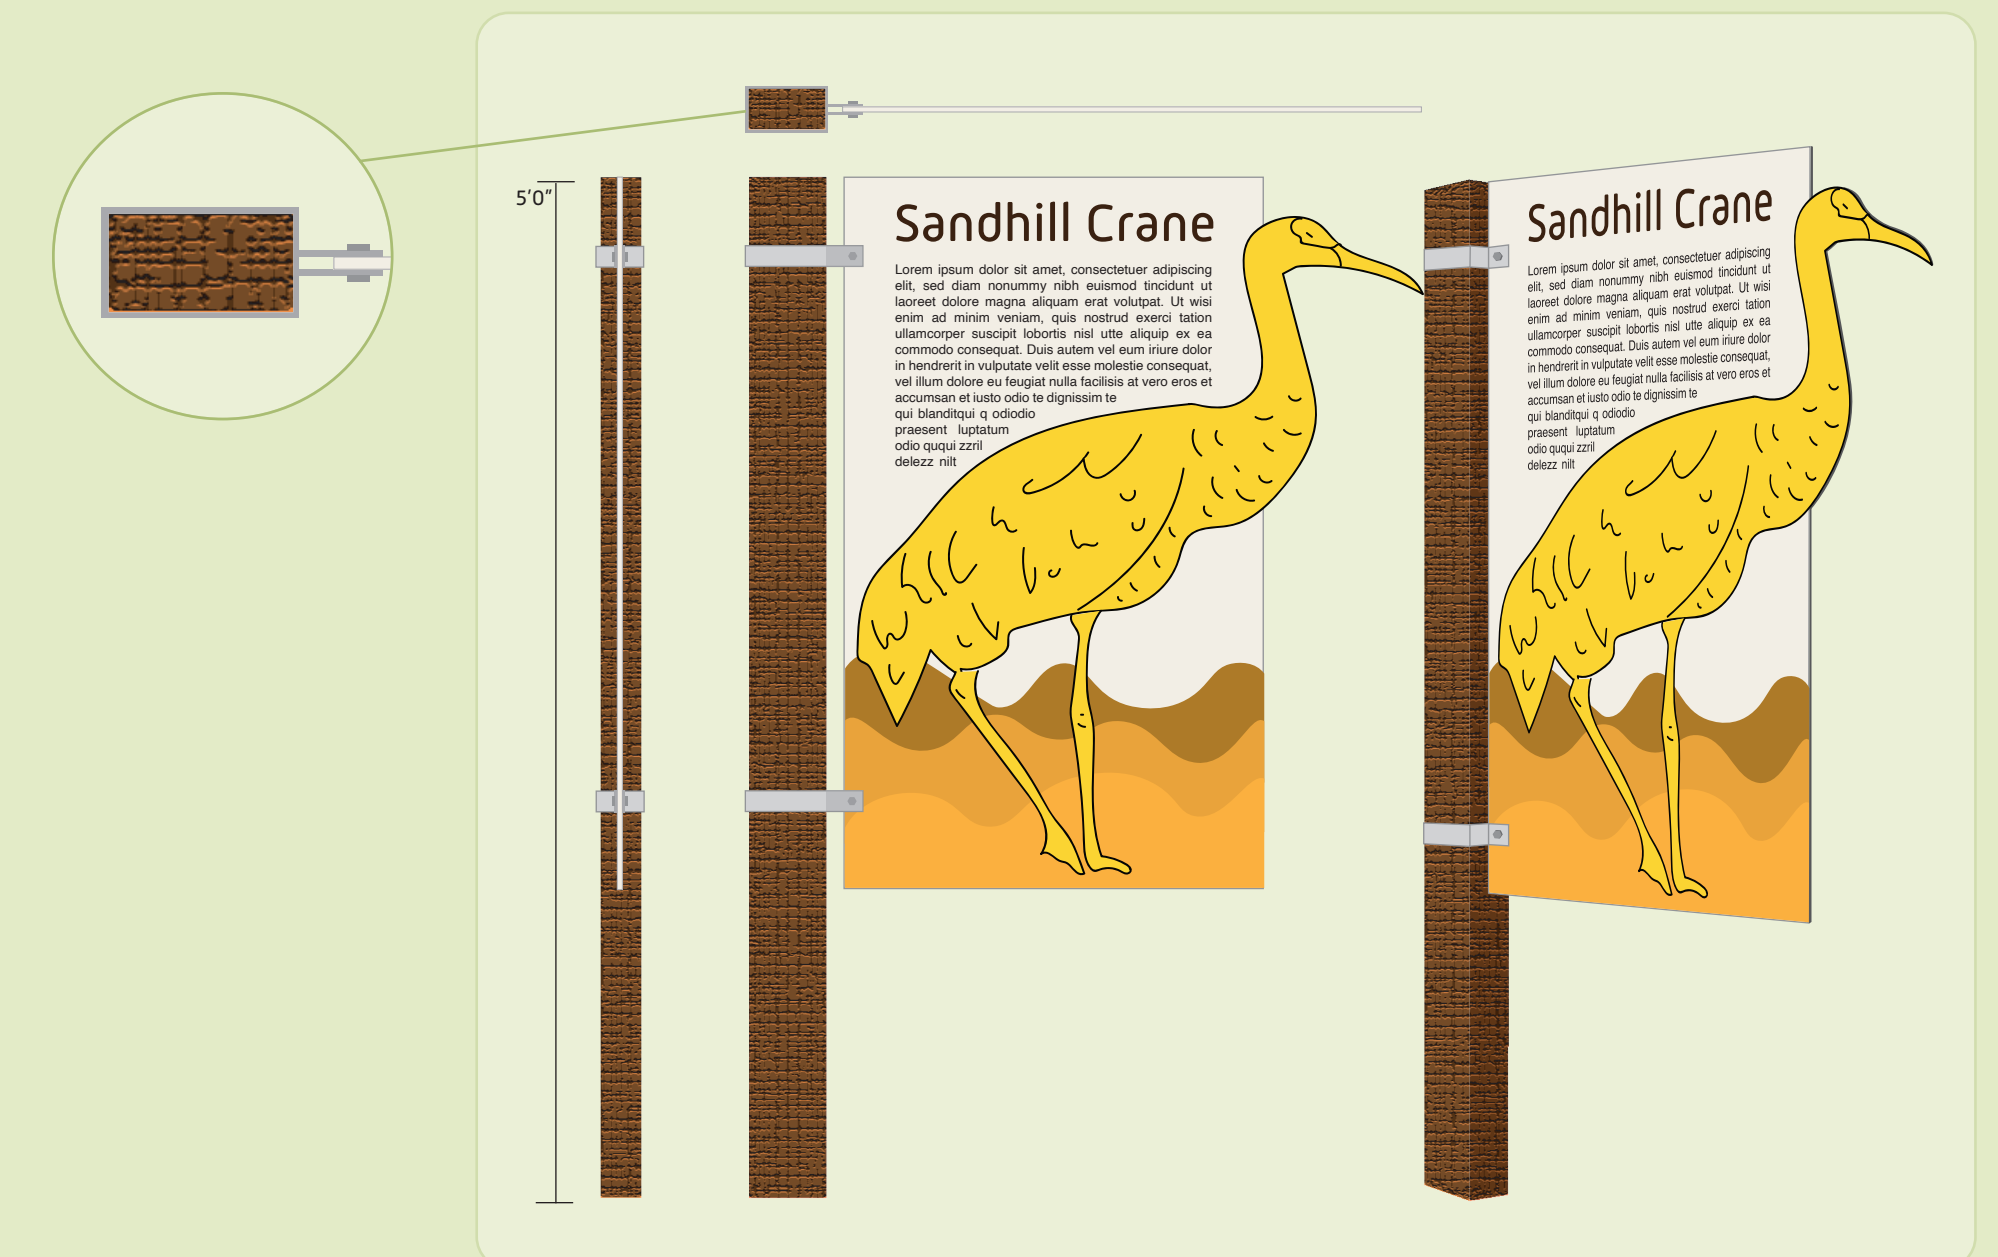

Walk With the Sacramento Wildlife

Project Description

The goal of this project was to make a cohesive signage system for the Del Rio Trail. Walk With the Sacramento Wildlife is a proposal to this project that focuses on the wildlife native to the area. This concept features bright colors to offset the neutral shades on the trail. The signs also have a sculptural feel to them to fit with the art pieces that will be installed along the trail.

The goal behind using native animals in the signage system is to appeal to people's emotions to encourage them to stop dumping. For this reason, native species were chosen to highlight who is effected by the local dumping.

Site Evaluation

The Del Rio Trail is a trail that follows an old rail-road running through Sacramento. There are a lot of parks and places to go site seeing in the area as well. Unfortunately, the trail also has a dumping problem.

Audience Personas

JACK

- 21 years old, Triathlete, Local Native
- Comes to the trail to train : Biking, Running
- Enjoys the cleanliness, distance indicators, water fountains and safety installations.

MARGE

- 75, living life best life in senior living, SAC native
- She stops at our various pull offs in her wheelchair with other seniors, participates in our accessibility resources and interactive components like our "local libraries"

ELLIE

- 11 years old, Student, Local Resident
- Uses the trail to get to and from school
- Art installations make the route to school exciting, safety installations keep her parents at ease and location indicators help her familiarize where she is.

JANE

- 30, Lawyer, new to the area
- In a rush to meet friends downtown
- Jane uses the trail in order to get from where she lives to various stores, parks and restaurants in the surrounding area

Lookbook