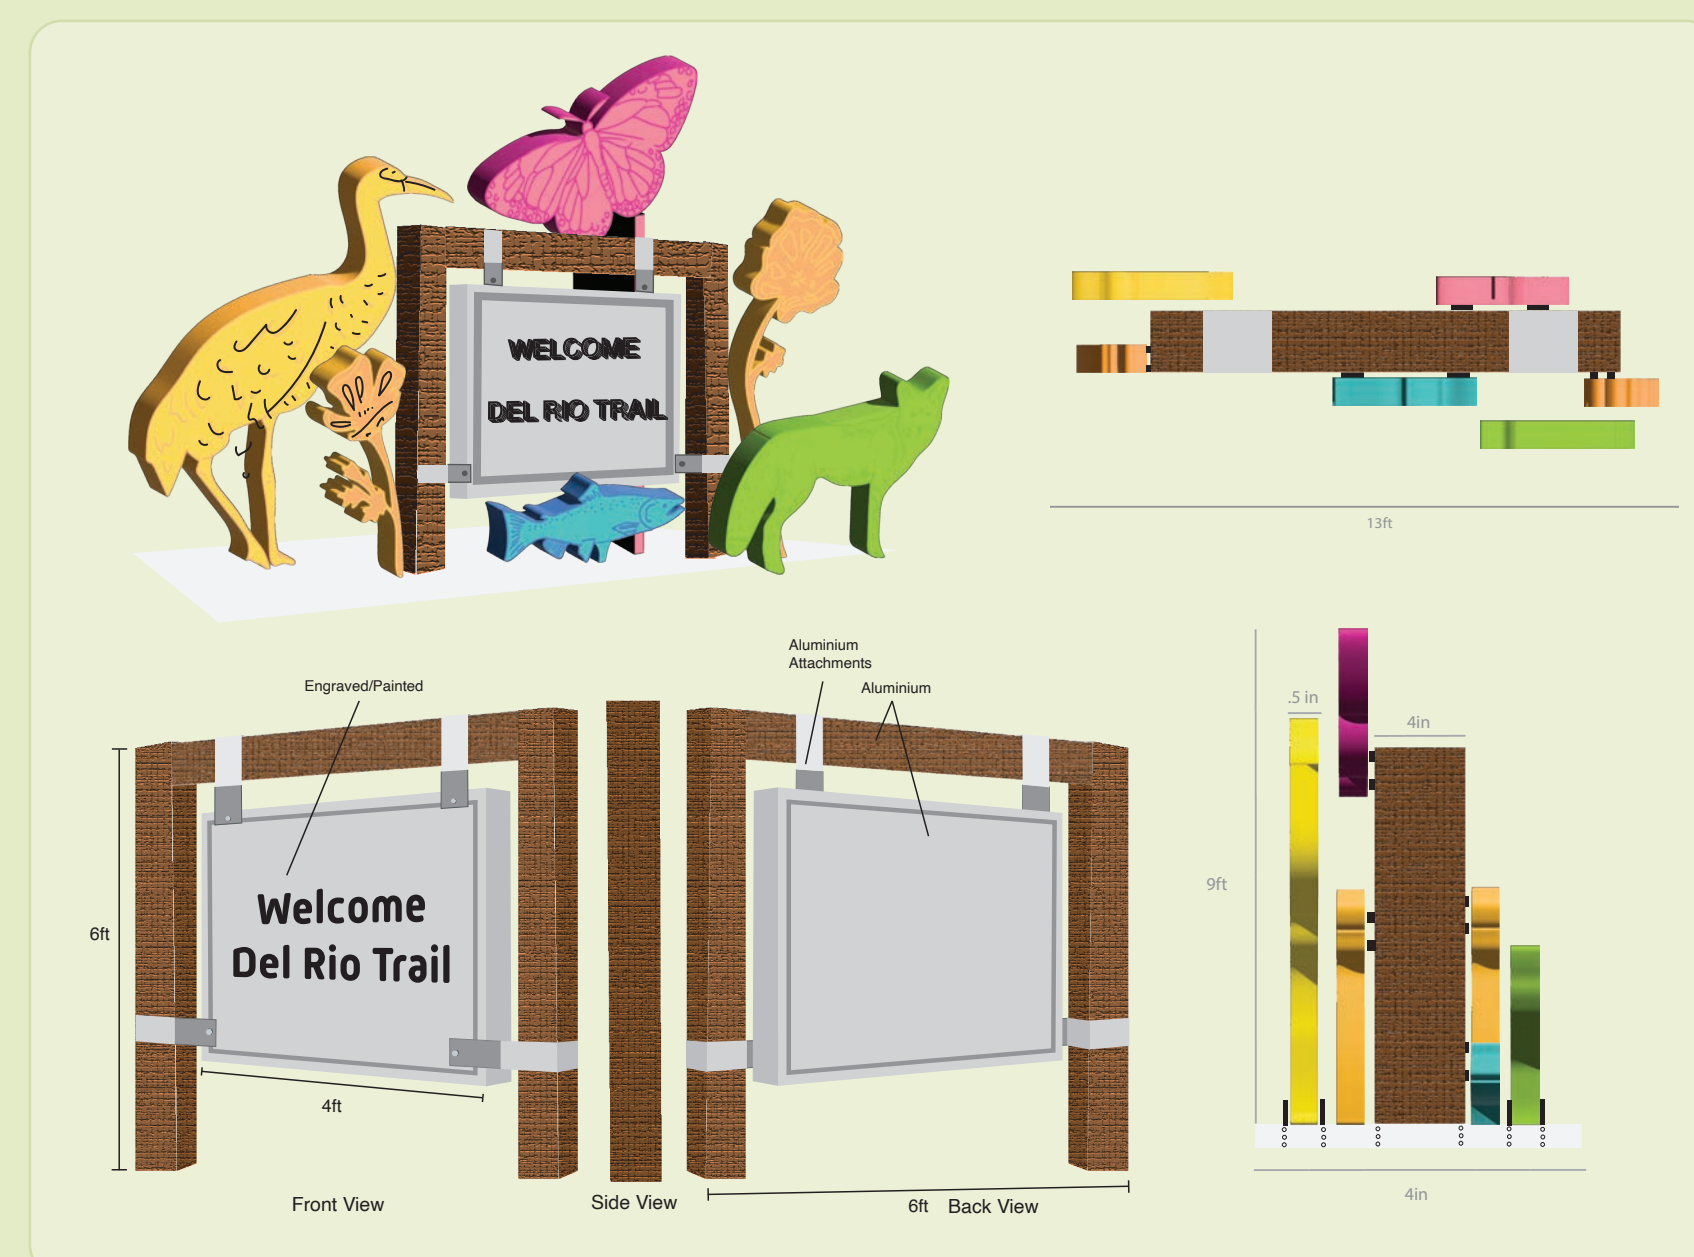

Walk With the Sacramento Wildlife

Project Description

The goal of this project was to make a cohesive signage system for the Del Rio Trail. Walk With the Sacramento Wildlife is a proposal to this project that focuses on the wildlife native to the area. This concept features bright colors to offset the neutral shades on the trail. The signs also have a sculptural feel to them to fit with the art pieces that will be installed along the trail.

The goal behind using native animals in the signage system is to appeal to people's emotions to encourage them to stop dumping. For this reason, native species were chosen to highlight who is effected by the local dumping.

Site Evaluation

The Del Rio Trail is a trail that follows an old rail-road running through Sacramento. There are a lot of parks and places to go site seeing in the area as well. Unfortunately, the trail also has a dumping problem.

Audience Personas

JACK

- 21 years old, Triathlete, Local Native
- Comes to the trail to train : Biking, Running
- Enjoys the cleanliness, distance indicators, water fountains and safety installations.

MARGE

- 75, living life best life in senior living, SAC native
- She stops at our various pull offs in her wheelchair with other seniors, participates in our accessibility resources and interactive components like our "local libraries"

ELLIE

- 11 years old, Student, Local Resident
- Uses the trail to get to and from school
- Art installations make the route to school exciting, safety installations keep her parents at ease and location indicators help her familiarize where she is.

JANE

- 30, Lawyer, new to the area
- In a rush to meet friends downtown
- Jane uses the trail in order to get from where she lives to various stores, parks and restaurants in the surrounding area

Lookbook