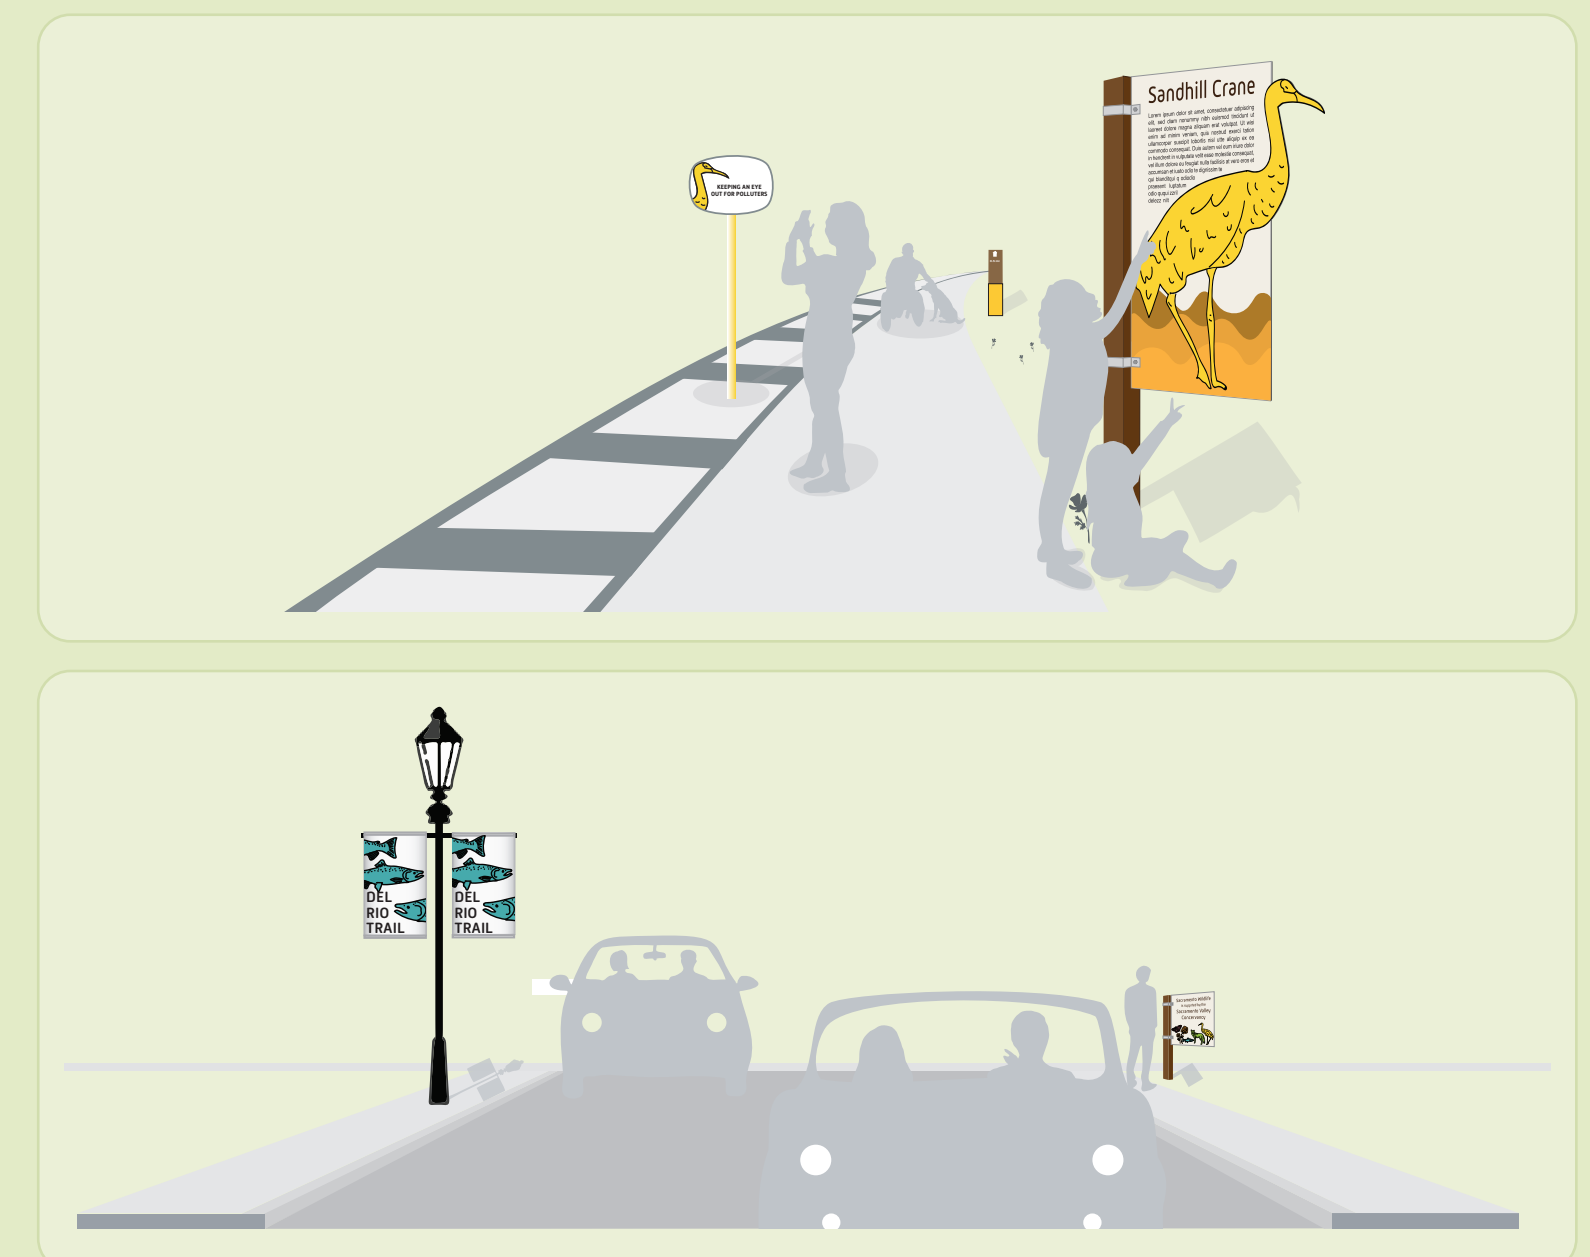

In Situ Renderings