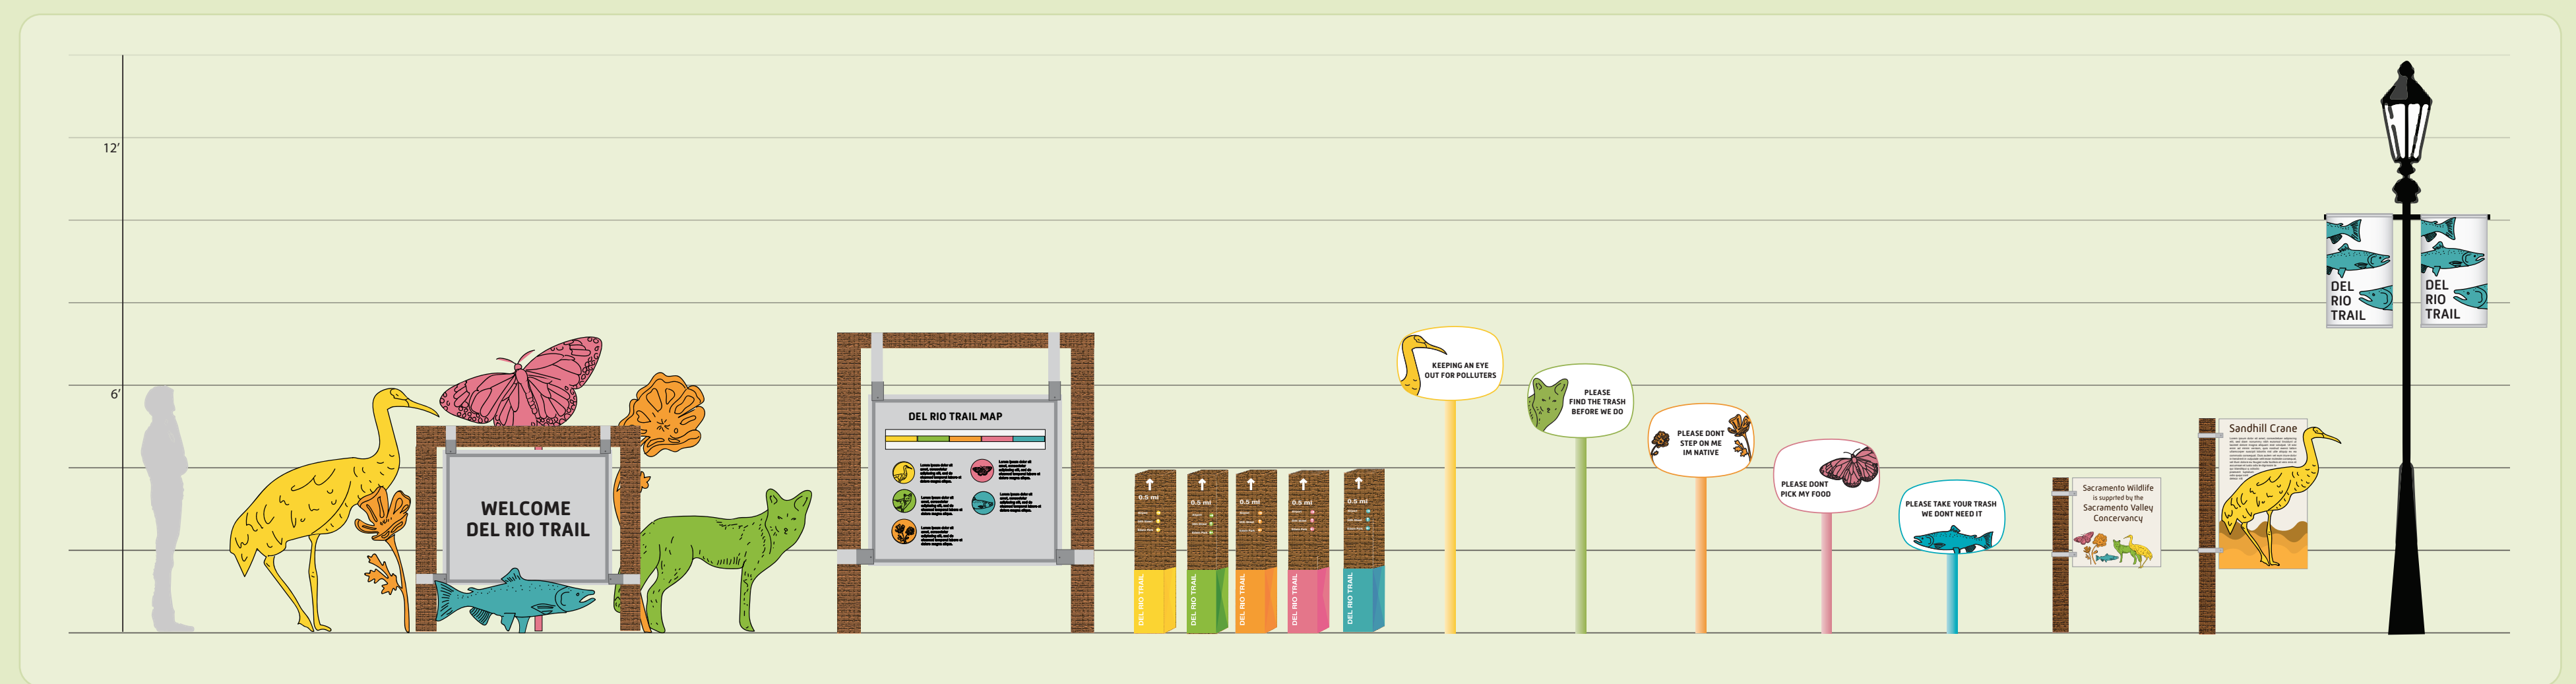

Sign Details